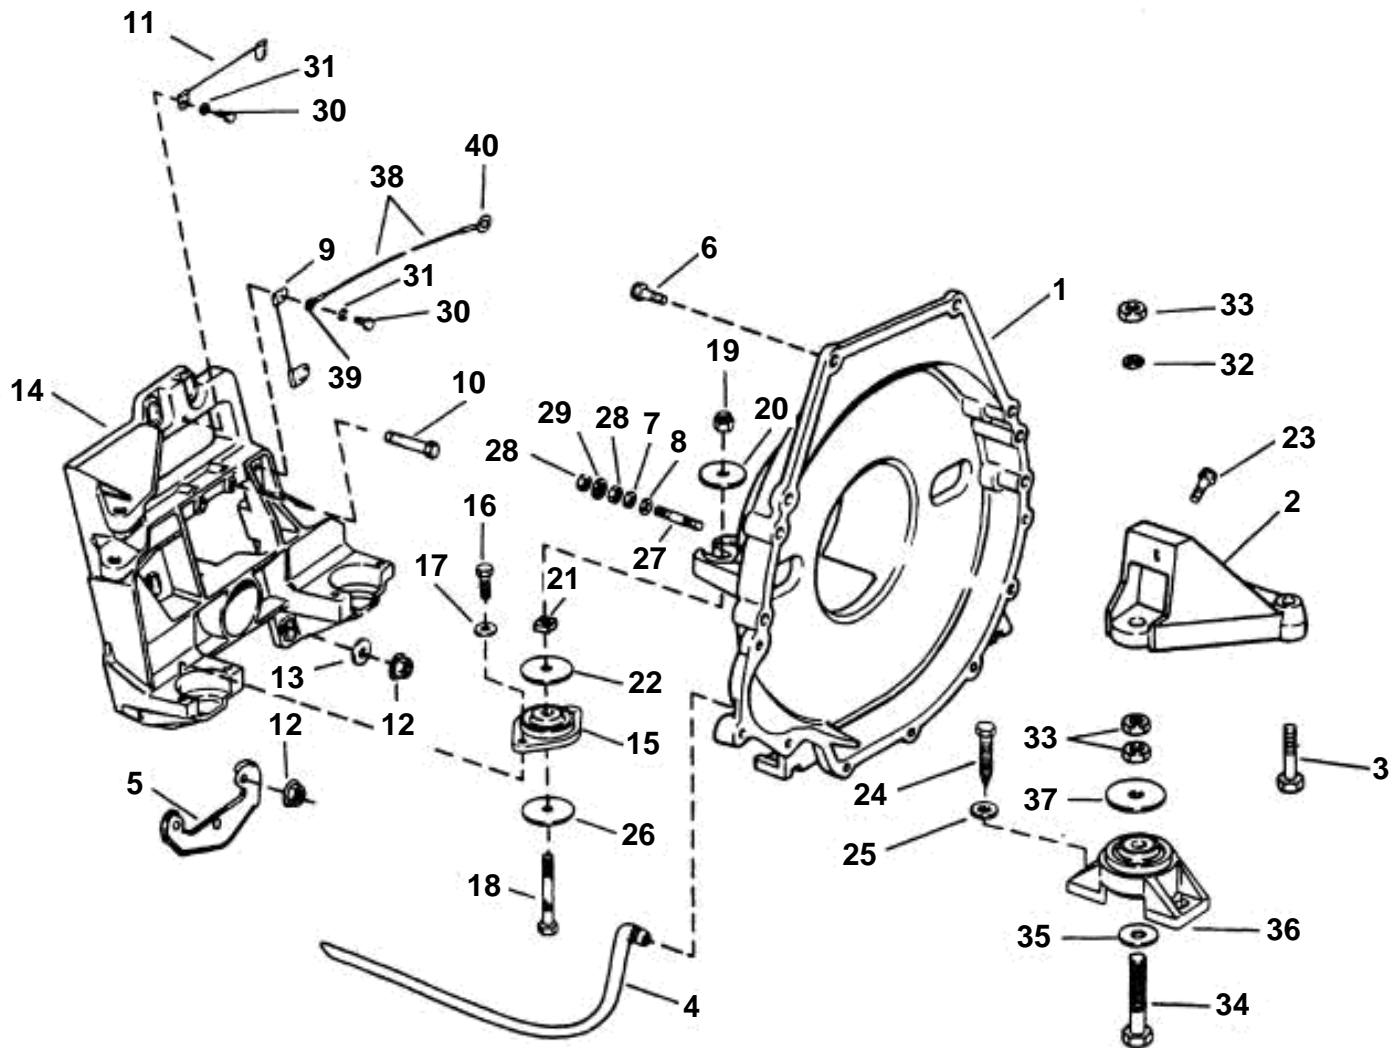

SX - TRANSOM PLATE, FLYWHEEL HOUSING & MOUNTS

SX - TRANSOM PLATE, FLYWHEEL HOUSING & MOUNTS

REF	PART NO.	QTY	DESCRIPTION
1	3853408	1	Flywheel housing, Flywheel
2	3853724	2	Bracket, Front mount
3	3853626	4	· Screw, Front mount
4	3852832	1	Hose, Flywheel housing
5	3852605	1	Backing plate
6	3853558	4	Screw, Flywheel housing
7	3852002	2	Lock washer, Flywheel housing
8	3852058	2	Washer, Flywheel housing
9	3853928	1	Ground cable, Bracket to stud
10	3853547	2	Screw, Transom plate
11	3853929	1	Ground cable, Bracket to arm
12	3853329	6	Nut, Transom plate
13	3852573	4	Washer, Transom plate
14	3852381	1	Plate, Inner
15	3853806	2	Rubber cushion
16	3852085	4	Screw, Rear mount to plate
17	3852155	4	Washer, Rear mount to plate
18	3852153	2	Screw, Rear mount
19	3852122	2	Lock nut, Rear mount
20	3852540	2	Washer, Rear mount
21	3852539	2	Nut, Rear mount
22	3852622		Washer, Rear mount
23	3852701	2	Screw, Mount rest
24	3852475	4	Screw
25	3852078	4	Washer, Lag screw
26	3852542	2	Washer, Mount
27	3852754	2	Stud, Ground
28	3852065	4	Nut, Ground
29	3852070	2	Washer, Ground
30	3852050	4	Screw, Ground strap
31	3852193	4	Washer, Ground strap
32	3852090	2	Lock washer, Front mount
33	3852021	6	Nut, Mount bracket
34	3852566	2	Screw, Engine mount
35	3852428	2	Washer, Lower
36	3853805	2	Rubber cushion
37	3852433	2	Washer, Front mount, upper
38	3853927	1	Ground cable, Bracket to engine
39	3854243	1	· Connector
40	3852527	1	· Cable terminal, Ring